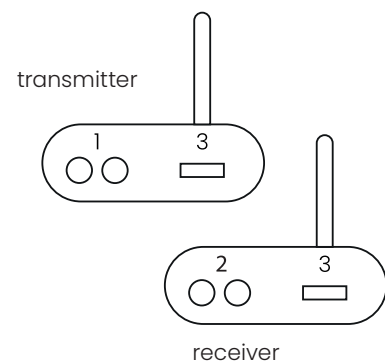

Order information

Audio Anywhere 640

EU version art. no. 08418 EAN 8718164534188
UK version art. no. 08419 EAN 8718164534195

Packaging size (h x w x d): 155 X 130 X 80 mm
(height incl. eurolock: 185 mm)

SA640RX (additional receiver)

EU version art. no. 08422 EAN 8718164534225
UK version art. no. 08423 EAN 8718164534232

Set includes

- 1x Transmitter
- 1x Receiver
- 2x Stereo RCA cable
- 2x Subwoofer cable
- 2x USB Type C cable | 80 cm
- 2x USB power adapter
- 1x User manual